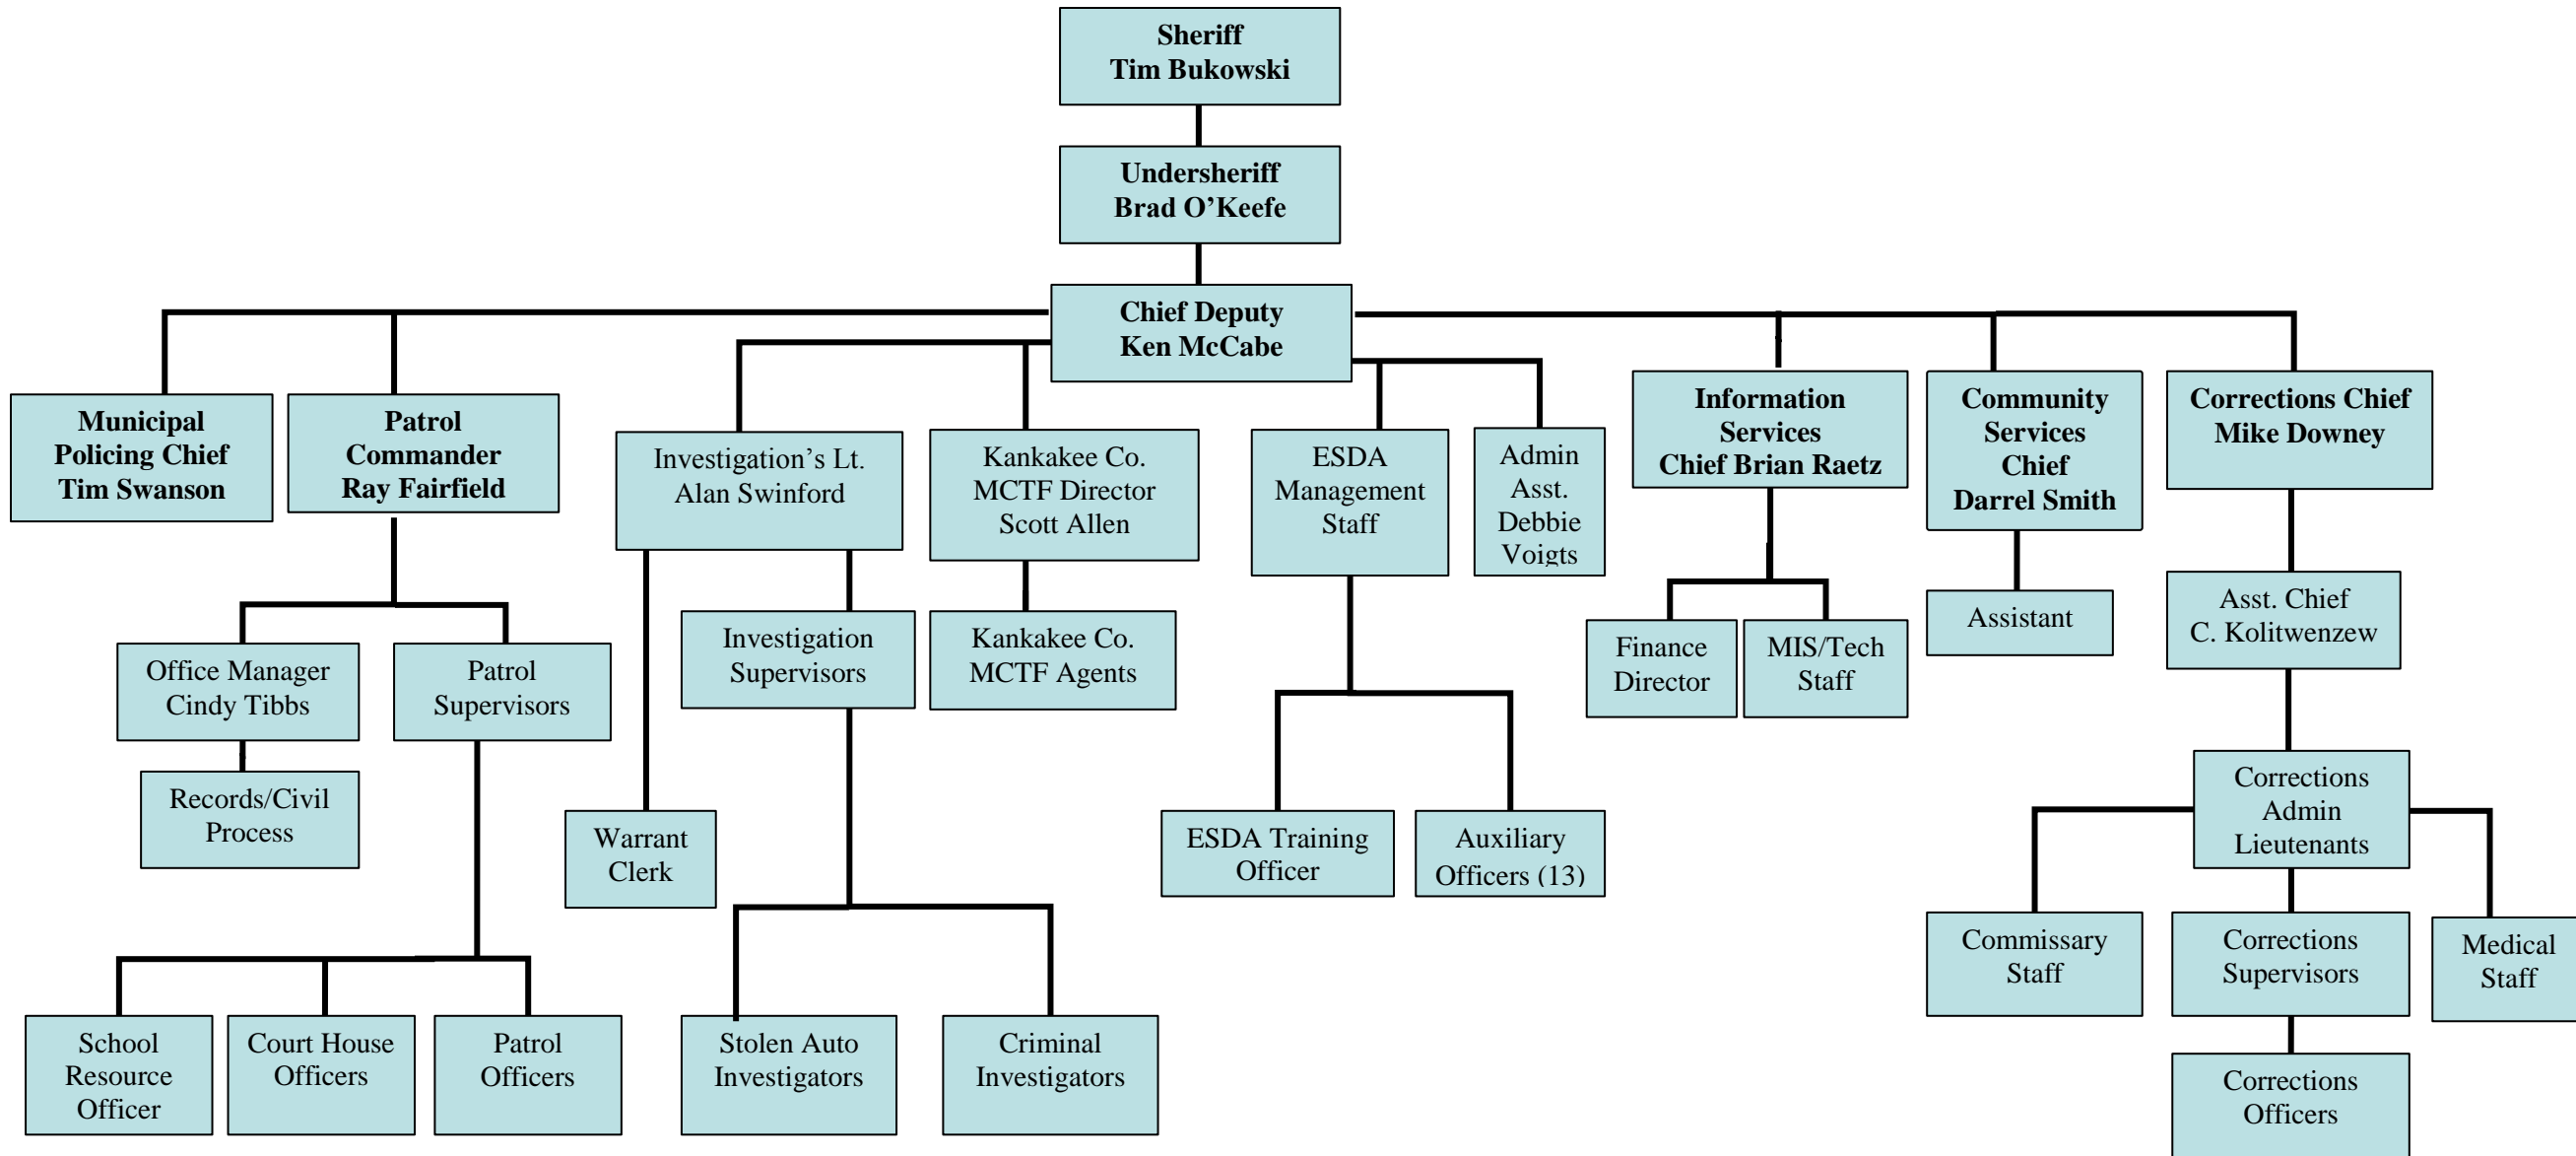

Kankakee County Sheriff's Office Organizational Chart 2010

**Kankakee County Sheriff's Office
Organizational Chart 2010**

Total Number of **Full Time** Employees: **203**

Total Number of **Part Time** Employees: **29**

Employees by Department:

Sheriff:	70
Corrections:	142
Auxiliary Officers:	13
ESDA:	3
Merit Commission:	4